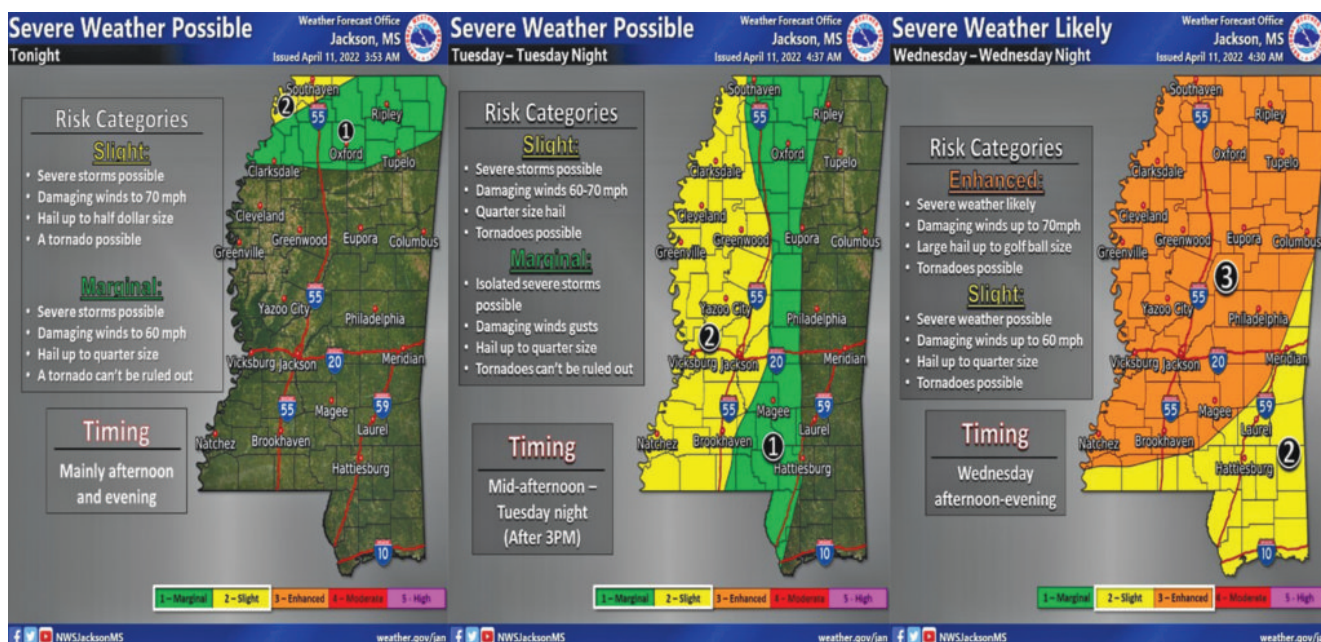

Interstate 59 and Highway 98 corridors listed by NWS as “Enhanced Risk,” and south of this area listed as a “Slight Risk.”

Severe weather is likely for the Enhanced Risk area with strong damaging winds, large hail, heavy rain with accompanying flash flooding, and the potential for tornadoes.

Temperatures are expected to be in the lower 80s, further enhancing storm development. Currently, the developing storms and an approaching cold front are expected to impact the state west of Interstate 55 between 4 p.m.- 9 p.m., and move eastward across Interstate 55 between 7p.m.-5a.m..

Many Mississippi Baptist Disaster Relief (MBDR) teams working in their local counties with damages caused over the last several rounds of storms completed their work late last week. There is a strong possibility that teams will be needed later this week to assist those impacted by this round of severe weather. MBDR will continue to monitor the situation.

Yates is director of disaster relief at the Mississippi Baptist Convention Board. He may be contacted at hyates@mbcb.org. Mississippi Baptist Disaster Relief is supported by gifts to the Mississippi Cooperative Program and the Margaret Lackey State Missions Offering.